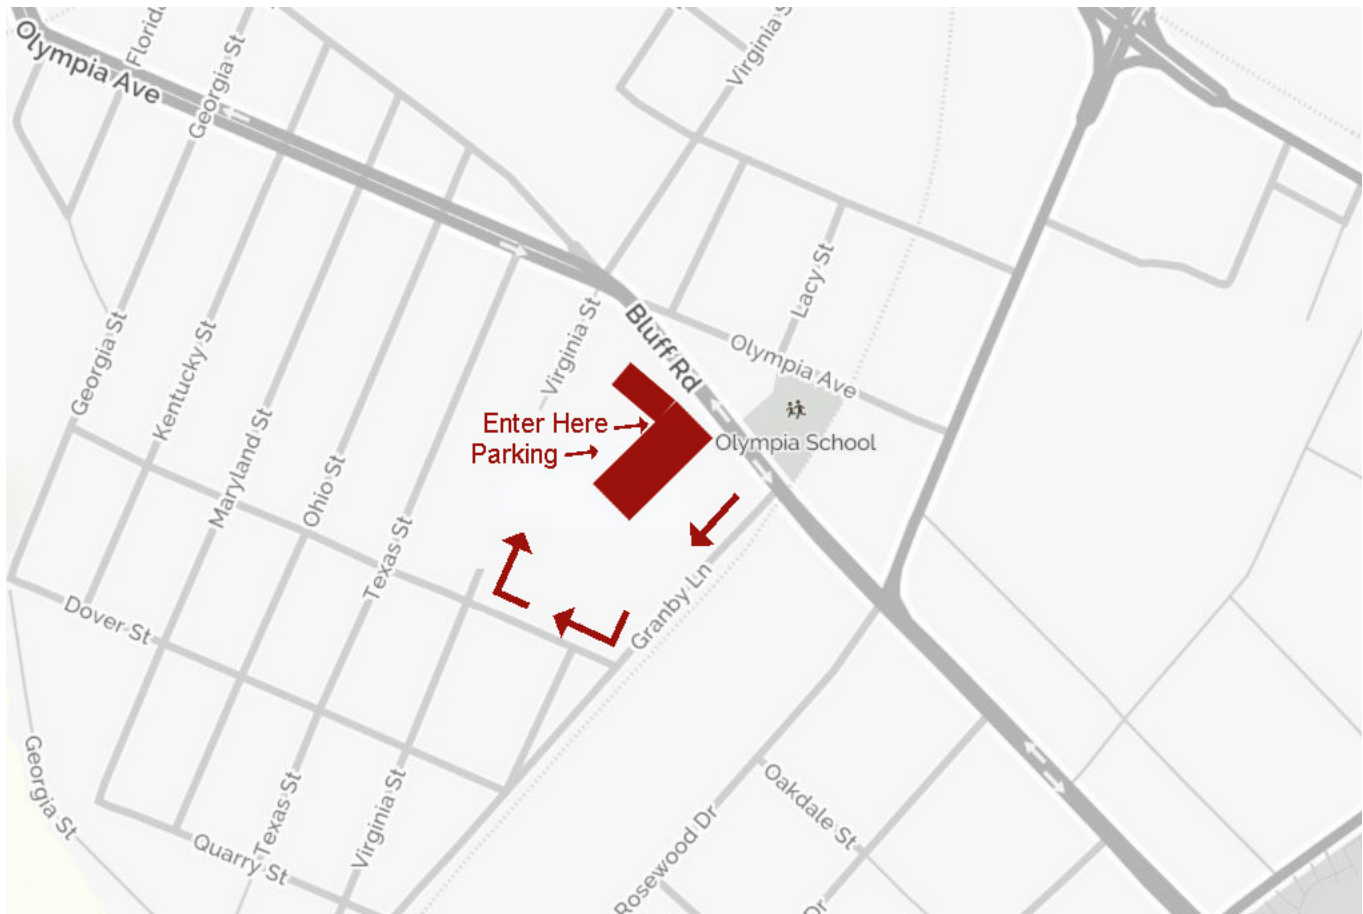

2017 Assistive Technology Leadership Conference

Directions to
Olympia Learning Center
621 Bluff Road, Columbia, SC 29201

From I-26 W (Charleston area)

Merge onto I-26 W toward Columbia
Merge onto I-77 N via EXIT 116 toward Charlotte
Take the SC-48 / Bluff Rd. exit, EXIT 5, toward Gadsden
Keep left to take the SC-48 W ramp toward Columbia
Merge onto Bluff Rd., 621 BLUFF RD. is on the left

From I-20 W (Florence area)

Stay straight to go onto I-20 W
Merge onto I-77 S via EXIT 76A toward Charleston
Merge onto Fort Jackson Blvd / SC-760 W via EXIT 10
Turn slight left onto SC-760-CONN W / Wildcat Rd.
Continue on SC-760-CONN W.
SC-760-CONN W becomes SC-16
SC-16 becomes SC-48
Turn right onto Bluff Rd., 621 BLUFF RD. is on the left

From I-26 E (Greenville/Spartanburg area)

Take the I-126 E exit, EXIT 108B, on the left toward Down-
town / Columbia
Merge onto US-76 E
Turn right onto Assembly St. / SC-48 S
Turn right onto SC-48
Take the 3rd right onto Bluff Rd., 621 BLUFF RD. is on the left

From I-20 E (Aiken area)

Merge onto I-20 E toward Florence
Merge onto I-26 E / US-76 E via EXIT 64A toward Columbia
Take the I-126 E exit, EXIT 108B, on the left toward Down-
town / Columbia
Merge onto US-76 E
Turn right onto Assembly St. / SC-48 S
Turn right onto SC-48 (SC-48 is 0.1 miles past Virginia St.
Take the 3rd right onto Bluff Rd., 621 BLUFF RD. is on the left